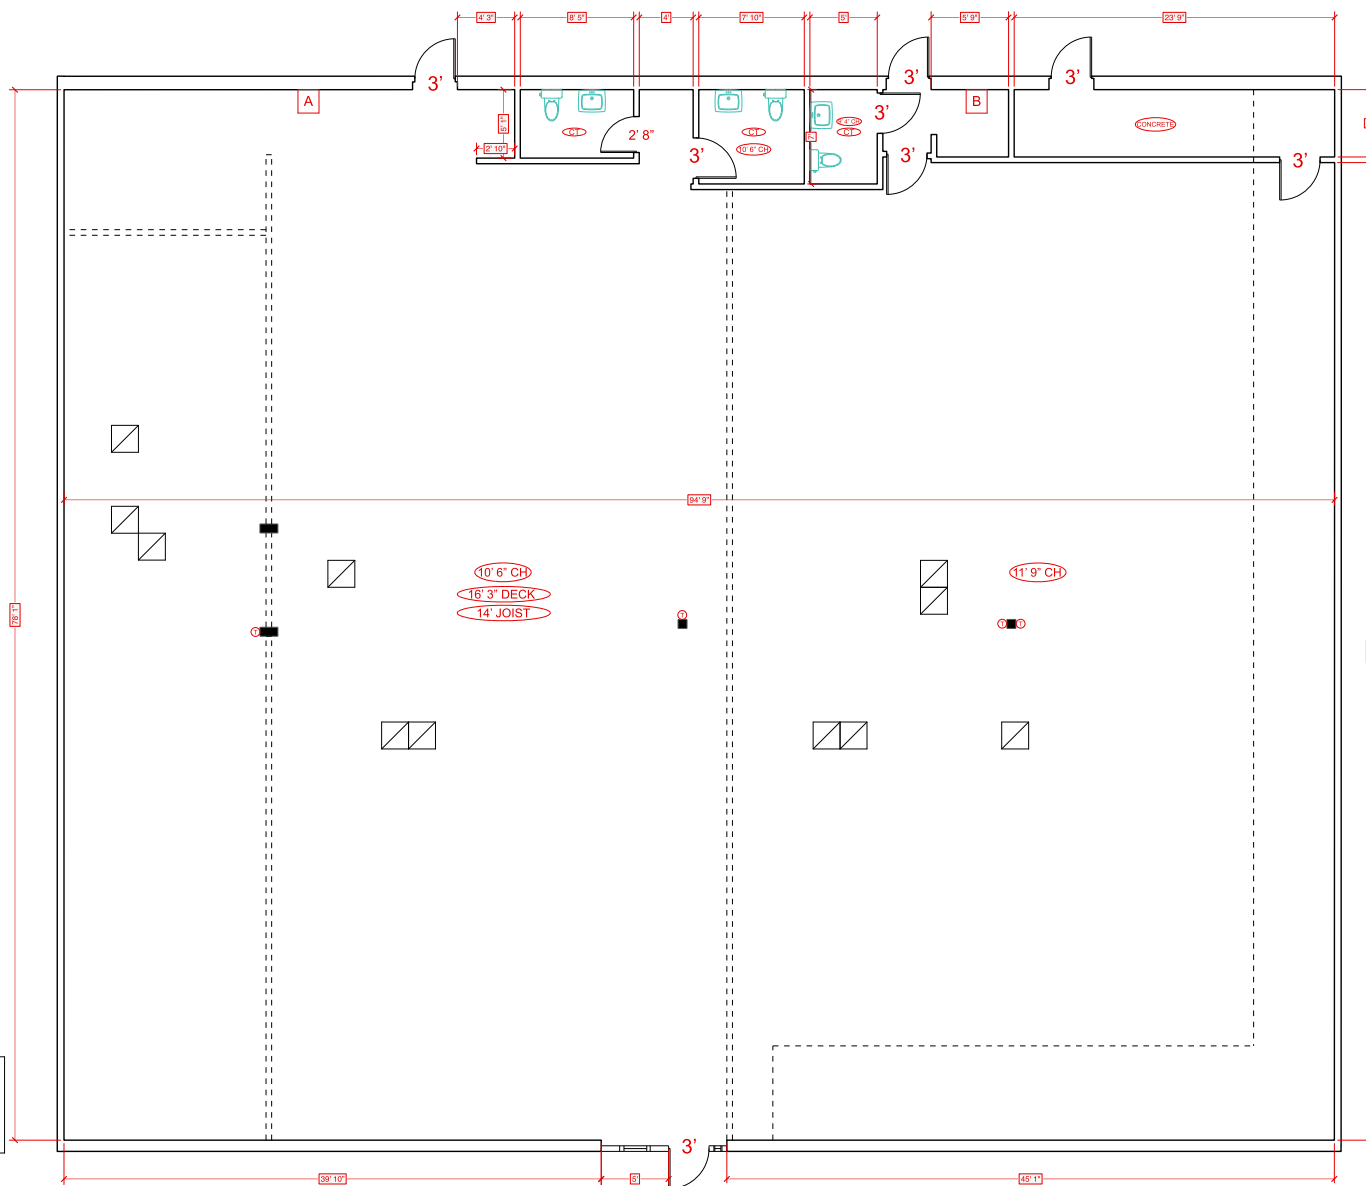

DRAWN BY G.W.
 NOT TO SCALE
 DATE 4-19-2026

LEGEND	
A	= 200 AMP 208/120V
B	= 200 AMP 208/120V

LEASABLE S.F. = 7569